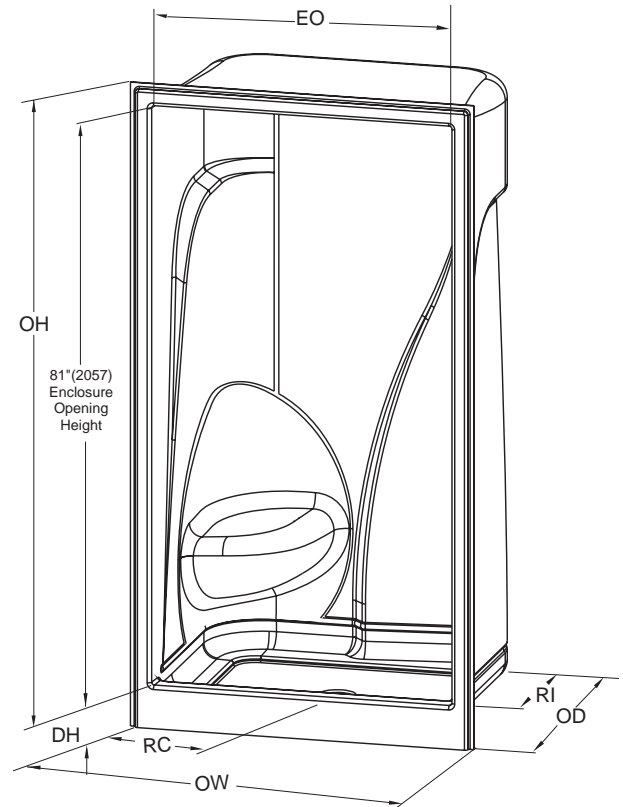

ALCOVE	
Width	46" (1168)
Depth	36" (914)
Drain Box-Out	6" (152) dia.

STANDARD FEATURES	
• Easy-to-clean, high gloss acrylic	• 5-Year Warranty: Acrylic Finish
• Shower module	• Seat: 13¾" W x 18½" D
• Seat configurations CAM1480=no seat CAM148L=left seat CAM148R=right seat	
• Integral dome allows for ceiling light	
• Center drain location	

OPTIONS	
• Colors to match all major fixture brands	• LASCO Door: See price book for model numbers and options.
• Installed metallic grab bar (Chrome, Brushed nickel, Polished brass)	• Steam version of CAM148: CSM148, for example.
• Dome light	
• Brass drain w/stainless steel cover	

MODEL	CAM148
Finish	Acrylic
OW Overall Width Inside Width	48" (1168) 42" (1372)
OD Overall Depth Inside Depth	36" (914) 35½" (911)
OH Overall Height Inside Height	90" (2286) 87" (2210)
EO Enclosure Opening	42" (1067)
DH Dam Height	6" (152)
RI Rough-In	17" (432)
RC Rough-Center	24" (610)
DR/DC Drain Diameter Drain Clearance	3½" (89) ¾" (19)
Approx. Weights lbs. (kg.)	Net 184 (83.5) Pkgd. 194 (88)
Fax-On-Demand Doc. #	4016
Region Category	National